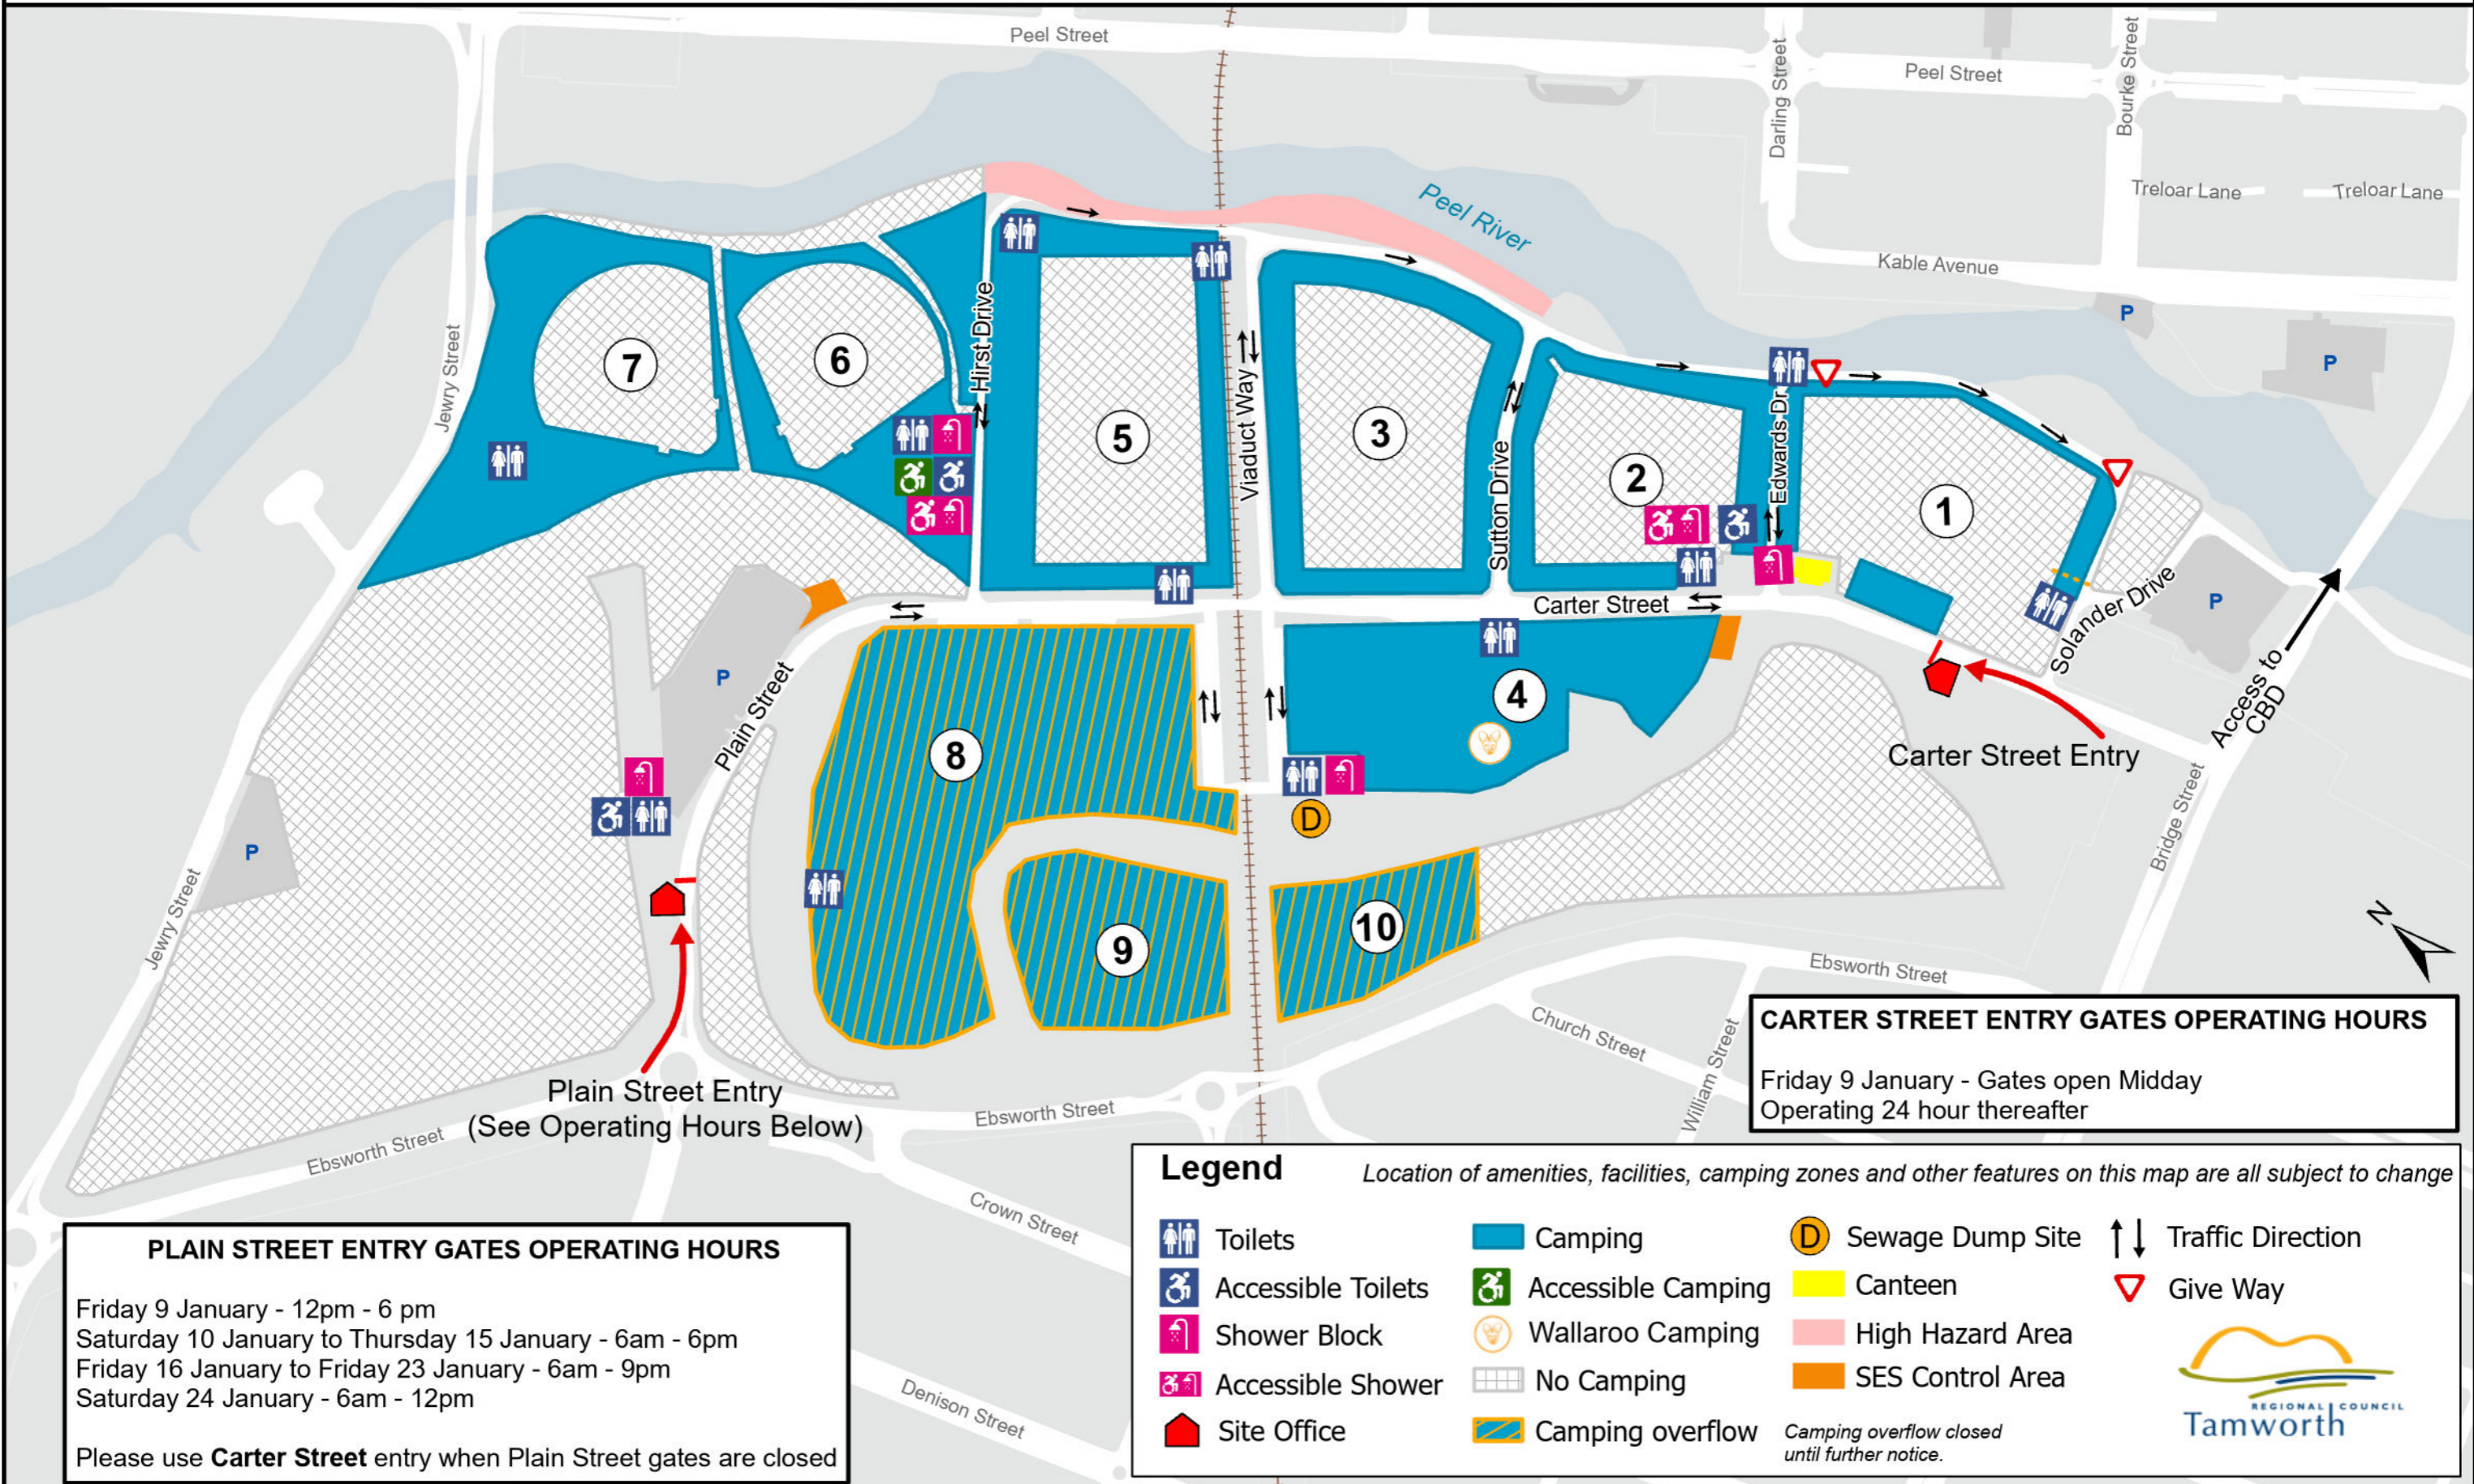

TOYOTA TAMWORTH
COUNTRY MUSIC FESTIVAL 2026

Tamworth Regional Council

TAMWORTH COUNTRY MUSIC FESTIVAL

Design RV Riverside Camping Ground

PLAIN STREET ENTRY GATES OPERATING HOURS

Friday 9 January - 12pm - 6 pm
 Saturday 10 January to Thursday 15 January - 6am - 6pm
 Friday 16 January to Friday 23 January - 6am - 9pm
 Saturday 24 January - 6am - 12pm

Please use **Carter Street** entry when Plain Street gates are closed

CARTER STREET ENTRY GATES OPERATING HOURS

Friday 9 January - Gates open Midday
 Operating 24 hour thereafter

Legend *Location of amenities, facilities, camping zones and other features on this map are all subject to change*

| | | | |
|--------------------|--------------------|--|-------------------|
| Toilets | Camping | Sewage Dump Site | Traffic Direction |
| Accessible Toilets | Accessible Camping | Canteen | Give Way |
| Shower Block | Wallaroo Camping | High Hazard Area | |
| Accessible Shower | No Camping | SES Control Area | |
| Site Office | Camping overflow | <i>Camping overflow closed until further notice.</i> | |