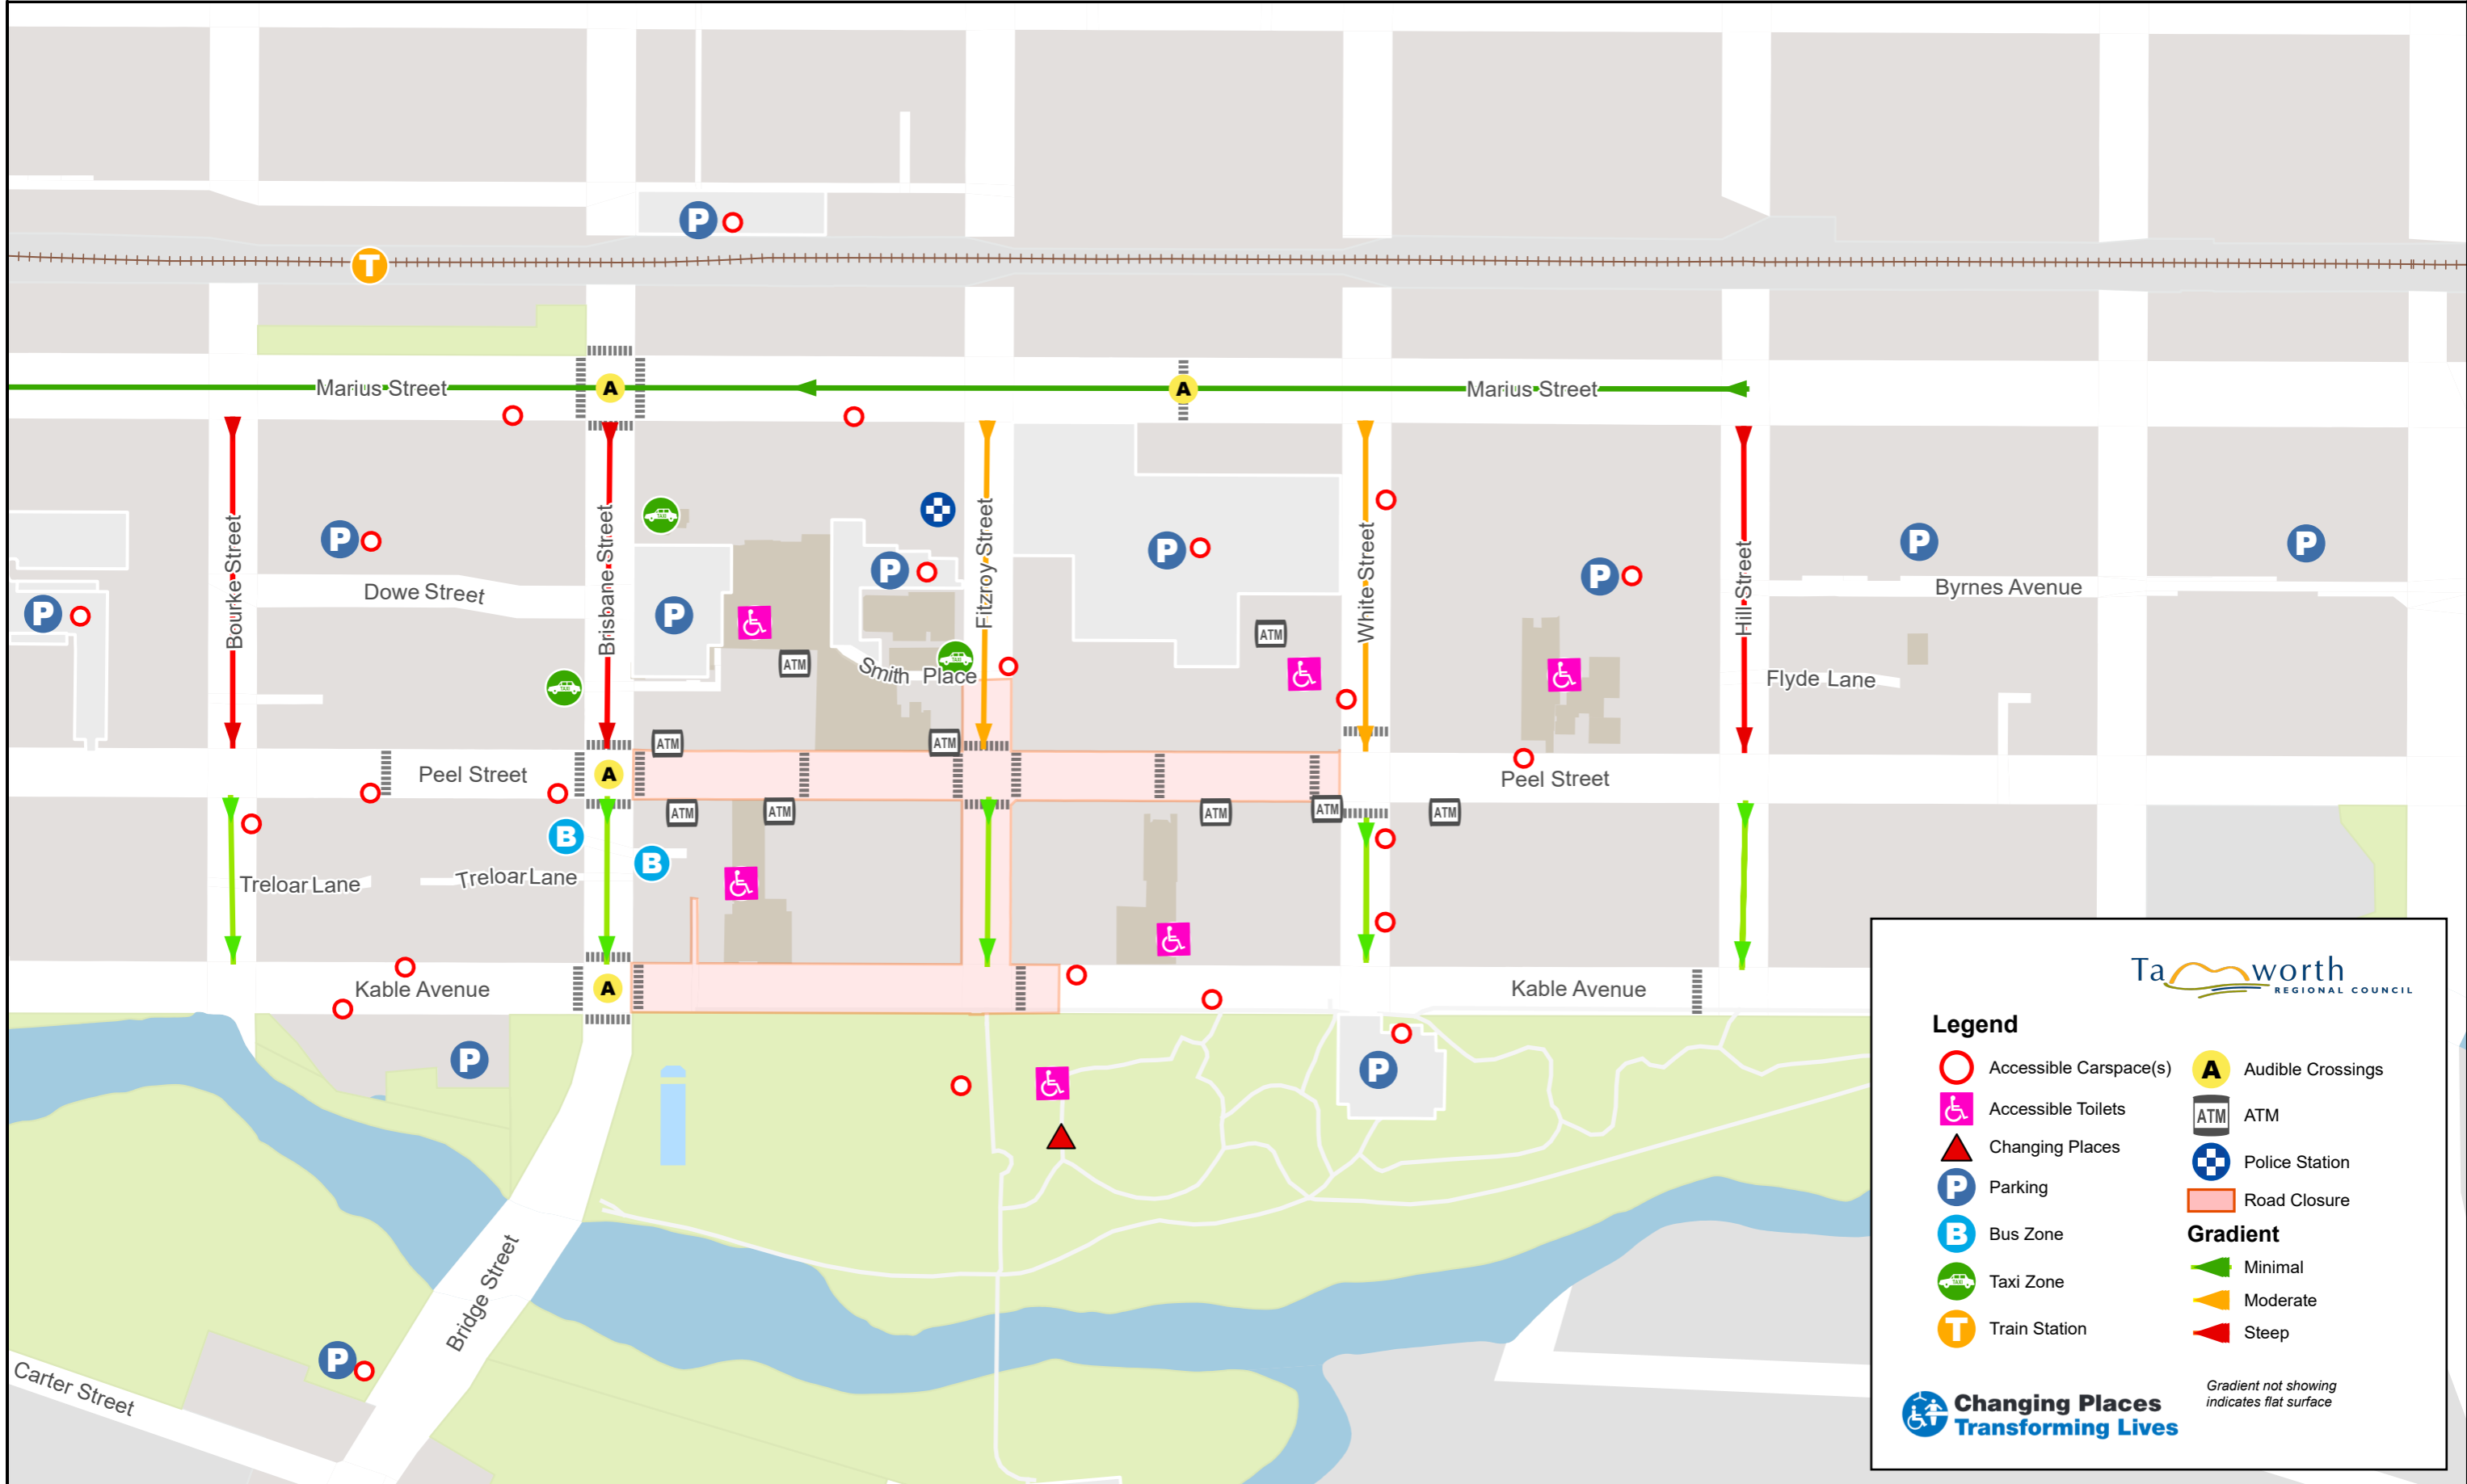

Tamworth Regional Council

TAMWORTH COUNTRY MUSIC FESTIVAL

Accessibility Map

Tamworth
REGIONAL COUNCIL

Legend

	Accessible Carspace(s)		Audible Crossings
	Accessible Toilets		ATM
	Changing Places		Police Station
	Parking		Road Closure
	Bus Zone	Gradient	
	Taxi Zone		Minimal
	Train Station		Moderate
			Steep

Changing Places
Transforming Lives

Gradient not showing indicates flat surface